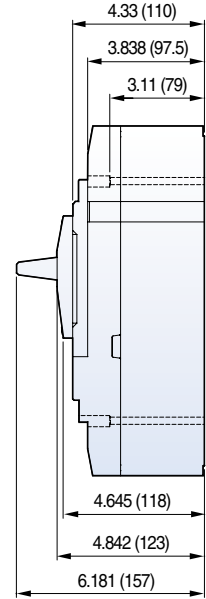

Overview of TD/TS family

Susol

TS series

TS250U		TS400U		TS800U	
250		400		800	
150, 160, 175, 200, 225, 250		300, 350, 400		500, 600, 700, 800	
2, 3		2, 3		2, 3	
600		600		600	
NU	HU	NU	HU	NU	HU
50	100	50	100	50	100
35	65	35	65	35	65
10	18	14	20	18	25
UL 489		UL 489		UL 489	
•		•		•	
•		•		•	
• (3 φ)		• (3 φ)		• (3 φ)	
•		-		-	
•		•		•	
•		•		•	
•		•		•	
•		•		•	
•		•		•	
•		•		•	
•		•		•	
•		•		•	
5,000		5,000		3,000	
1,000		1,000		500	
4.19/1.9		12.57/5.7		29.98/13.6	
4.13 × 7.01 × 3.39/105 × 178 × 86		5.51 × 11.50 × 4.33/140 × 292 × 110		8.27 × 16.85 × 5.31/210 × 428 × 135	

MCCBs for power distribution

Susol

Thermal magnetic trip FTU, FMU, ATU for TS400U

Setting details

Thermal overload protection

Trip unit type		Setting I _r	Trip unit rating, I _n (A)		
			300	350	400
TS400U FTU	Fixed	300	300	350	400
	TS400U FMU	0.8	240	-	320
		0.9	270	-	360
TS400U ATU	0.8	1	300	-	400
		0.8	240	-	320
	0.9	0.8	240	-	320
		0.9	270	-	360
1	0.8	240	-	320	
	0.9	270	-	360	
1	1	300	-	400	

Magnetic short-circuit protection

Trip unit type		Setting current, I _r	Setting current, I _m		Trip unit rating, I _n (A)					
					300	350	400			
TS400U FTU	TS400U FMU	Fixed	In × 10	In × 10	3000	3500	4000			
					0.8 × In	3000	-	4000		
					0.9 × In	3000	-	4000		
TS400U ATU	TS400U ATU	1.0 × In	Fixed	In × 10	3000	-	4000			
					0.8 × In	Adjustable	In × 5	1500	-	2000
							In × 6	1800	-	2400
		In × 7	2100	-			2800			
		In × 8	2400	-			3200			
		In × 9	2700	-			3600			
		In × 10	3000	-			4000			
		0.9 × In	Adjustable	In × 5	1500	-	2000			
				In × 6	1800	-	2400			
				In × 7	2100	-	2800			
				In × 8	2400	-	3200			
				In × 9	2700	-	3600			
				In × 10	3000	-	4000			
1.0 × In	Adjustable	In × 5	1500	-	2000					
		In × 6	1800	-	2400					
		In × 7	2100	-	2800					
		In × 8	2400	-	3200					
		In × 9	2700	-	3600					
		In × 10	3000	-	4000					

Overall dimensions

Susol

TS400U

Dimensions : inch (mm)

Circuit breaker mounting bolt drilling plan

Circuit breaker escutcheon dimensions