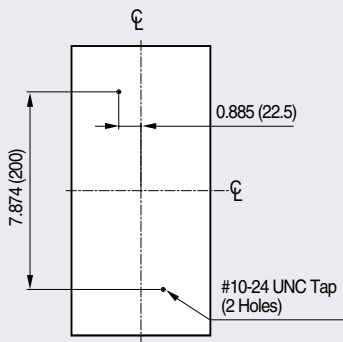

Magnetic short-circuit protection

Trip unit type		Setting current, I _r	Setting current, I _m		Trip unit rating, I _n (A)					
					300	350	400			
TS400U FTU	TS400U FMU	Fixed	In × 10	In × 10	3000	3500	4000			
					0.8 × In	3000	-	4000		
					0.9 × In	3000	-	4000		
TS400U ATU	TS400U ATU	1.0 × In	Fixed	In × 10	3000	-	4000			
					0.8 × In	Adjustable	In × 5	1500	-	2000
							In × 6	1800	-	2400
		In × 7	2100	-			2800			
		In × 8	2400	-			3200			
		In × 9	2700	-			3600			
		In × 10	3000	-			4000			
		0.9 × In	Adjustable	In × 5	1500	-	2000			
				In × 6	1800	-	2400			
				In × 7	2100	-	2800			
				In × 8	2400	-	3200			
				In × 9	2700	-	3600			
				In × 10	3000	-	4000			
1.0 × In	Adjustable	In × 5	1500	-	2000					
		In × 6	1800	-	2400					
		In × 7	2100	-	2800					
		In × 8	2400	-	3200					
		In × 9	2700	-	3600					
		In × 10	3000	-	4000					

Overall dimensions

Susol

TS400U

Dimensions : inch (mm)

Circuit breaker mounting bolt drilling plan

Circuit breaker escutcheon dimensions