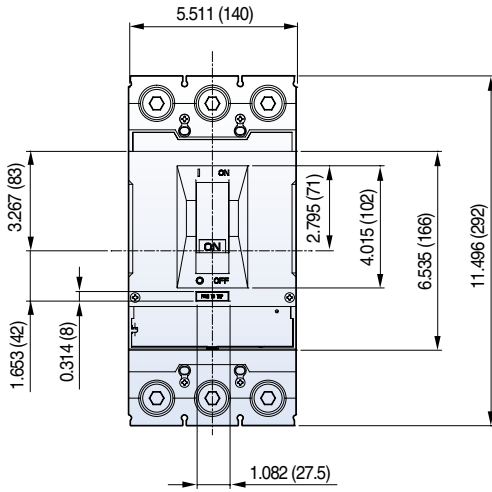

Magnetic short-circuit protection

Trip unit type		Setting current, I _r	Setting current, I _m		Trip unit rating, I _n (A)					
					300	350	400			
TS400U FTU	TS400U FMU	Fixed	In × 10	In × 10	3000	3500	4000			
					0.8 × In	3000	-	4000		
					0.9 × In	3000	-	4000		
TS400U ATU	TS400U ATU	1.0 × In	Fixed	In × 10	3000	-	4000			
					0.8 × In	Adjustable	In × 5	1500	-	2000
							In × 6	1800	-	2400
		In × 7	2100	-			2800			
		In × 8	2400	-			3200			
		In × 9	2700	-			3600			
		In × 10	3000	-			4000			
		0.9 × In	Adjustable	In × 5	1500	-	2000			
				In × 6	1800	-	2400			
				In × 7	2100	-	2800			
				In × 8	2400	-	3200			
				In × 9	2700	-	3600			
				In × 10	3000	-	4000			
1.0 × In	Adjustable	In × 5	1500	-	2000					
		In × 6	1800	-	2400					
		In × 7	2100	-	2800					
		In × 8	2400	-	3200					
		In × 9	2700	-	3600					
		In × 10	3000	-	4000					

Overall dimensions

Susol

TS400U

Dimensions : inch (mm)

Circuit breaker mounting bolt drilling plan

Circuit breaker escutcheon dimensions