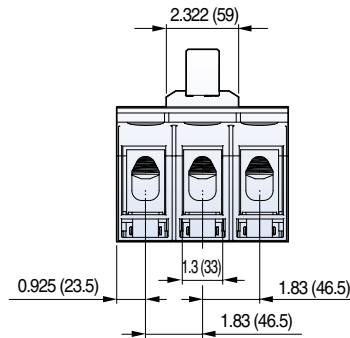

Magnetic short-circuit protection

Trip unit type		Setting current, I _r	Setting current, I _m		Trip unit rating, I _n (A)					
					300	350	400			
TS400U FTU	TS400U FMU	Fixed	In × 10	In × 10	3000	3500	4000			
					0.8 × In	3000	-	4000		
					0.9 × In	3000	-	4000		
TS400U ATU	TS400U ATU	1.0 × In	Fixed	In × 10	3000	-	4000			
					0.8 × In	Adjustable	In × 5	1500	-	2000
							In × 6	1800	-	2400
		In × 7	2100	-			2800			
		In × 8	2400	-			3200			
		In × 9	2700	-			3600			
		In × 10	3000	-			4000			
		0.9 × In	Adjustable	In × 5	1500	-	2000			
				In × 6	1800	-	2400			
				In × 7	2100	-	2800			
				In × 8	2400	-	3200			
				In × 9	2700	-	3600			
				In × 10	3000	-	4000			
1.0 × In	Adjustable	In × 5	1500	-	2000					
		In × 6	1800	-	2400					
		In × 7	2100	-	2800					
		In × 8	2400	-	3200					
		In × 9	2700	-	3600					
		In × 10	3000	-	4000					

Overall dimensions

Susol

TS400U

Dimensions : inch (mm)

Circuit breaker mounting bolt drilling plan

Circuit breaker escutcheon dimensions